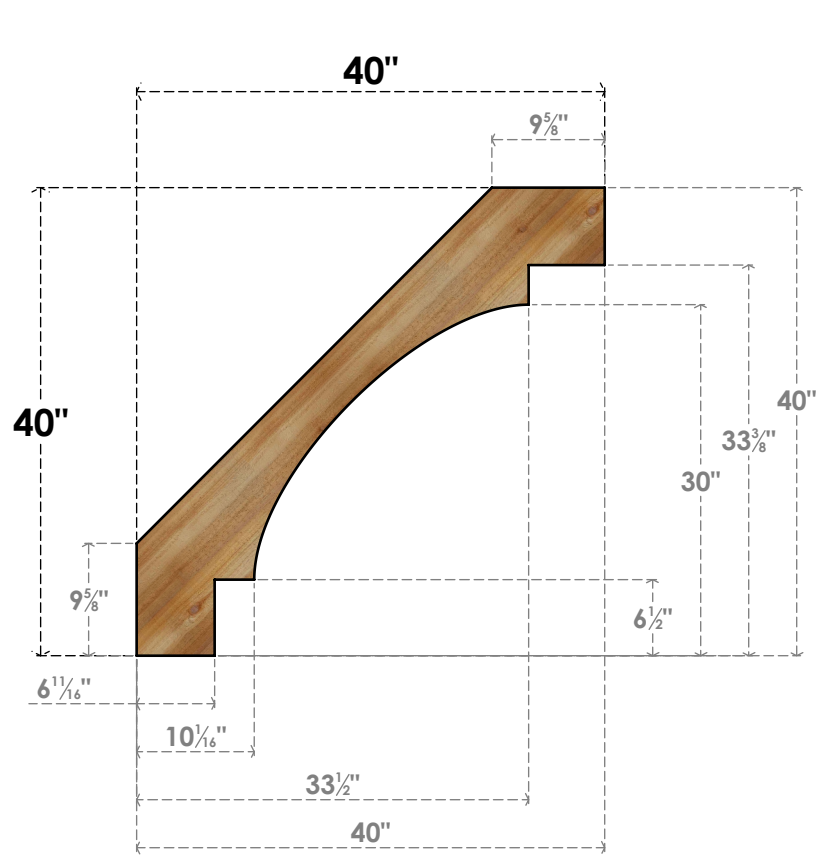

# BRC04X40X40MRC00RWR

4"W X 40"D X 40"H MERCED ROUGH SAWN BRACE, WESTERN RED CEDAR

**SIDE**

**FRONT**

EKENA MILLWORK  
 2300 WEST MAIN ST.  
 CLARKSVILLE, TX 75426  
 TOLL FREE: 866-607-0453  
 WWW.EKENAMILLWORK.COM

**NOTES**

1. INSTALLATION TO BE COMPLETED IN ACCORDANCE WITH MANUFACTURER'S SPECIFICATIONS.
2. DRAWING MAY NOT BE TO SCALE
3. THIS DRAWING IS INTENDED FOR DESIGN AND PLANNING PURPOSES ONLY.
4. ALL INFORMATION CONTAINED HEREIN WAS CURRENT AT THE TIME OF DEVELOPMENT BUT MUST BE REVIEWED AND APPROVED BY THE PRODUCT MANUFACTURER TO BE CONSIDERED ACCURATE.
5. PRODUCTS ARE NOT KILN DRIED. THIS ITEM IS UNIQUE AND WILL CONTAIN THE NATURAL VARIATIONS THAT THE WOOD SPECIES OFFERS. THIS MAY RESULT IN VARIATIONS UP TO 1/4"