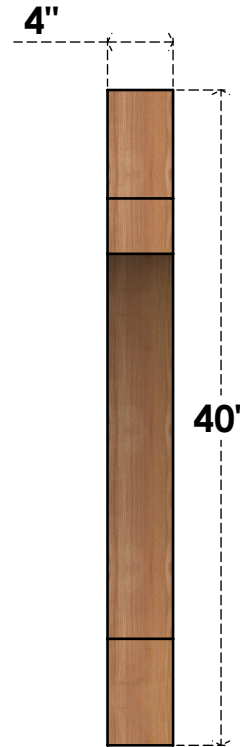

# BRC04X40X40MRC00RWR

4"W X 40"D X 40"H MERCED ROUGH SAWN BRACE, WESTERN RED CEDAR

**SIDE**

**FRONT**

EKENA MILLWORK  
 2300 WEST MAIN ST.  
 CLARKSVILLE, TX 75426  
 TOLL FREE: 866-607-0453  
 WWW.EKENAMILLWORK.COM

**NOTES**

1. INSTALLATION TO BE COMPLETED IN ACCORDANCE WITH MANUFACTURER'S SPECIFICATIONS.
2. DRAWING MAY NOT BE TO SCALE
3. THIS DRAWING IS INTENDED FOR DESIGN AND PLANNING PURPOSES ONLY.
4. ALL INFORMATION CONTAINED HEREIN WAS CURRENT AT THE TIME OF DEVELOPMENT BUT MUST BE REVIEWED AND APPROVED BY THE PRODUCT MANUFACTURER TO BE CONSIDERED ACCURATE.
5. PRODUCTS ARE NOT KILN DRIED. THIS ITEM IS UNIQUE AND WILL CONTAIN THE NATURAL VARIATIONS THAT THE WOOD SPECIES OFFERS. THIS MAY RESULT IN VARIATIONS UP TO 1/4"